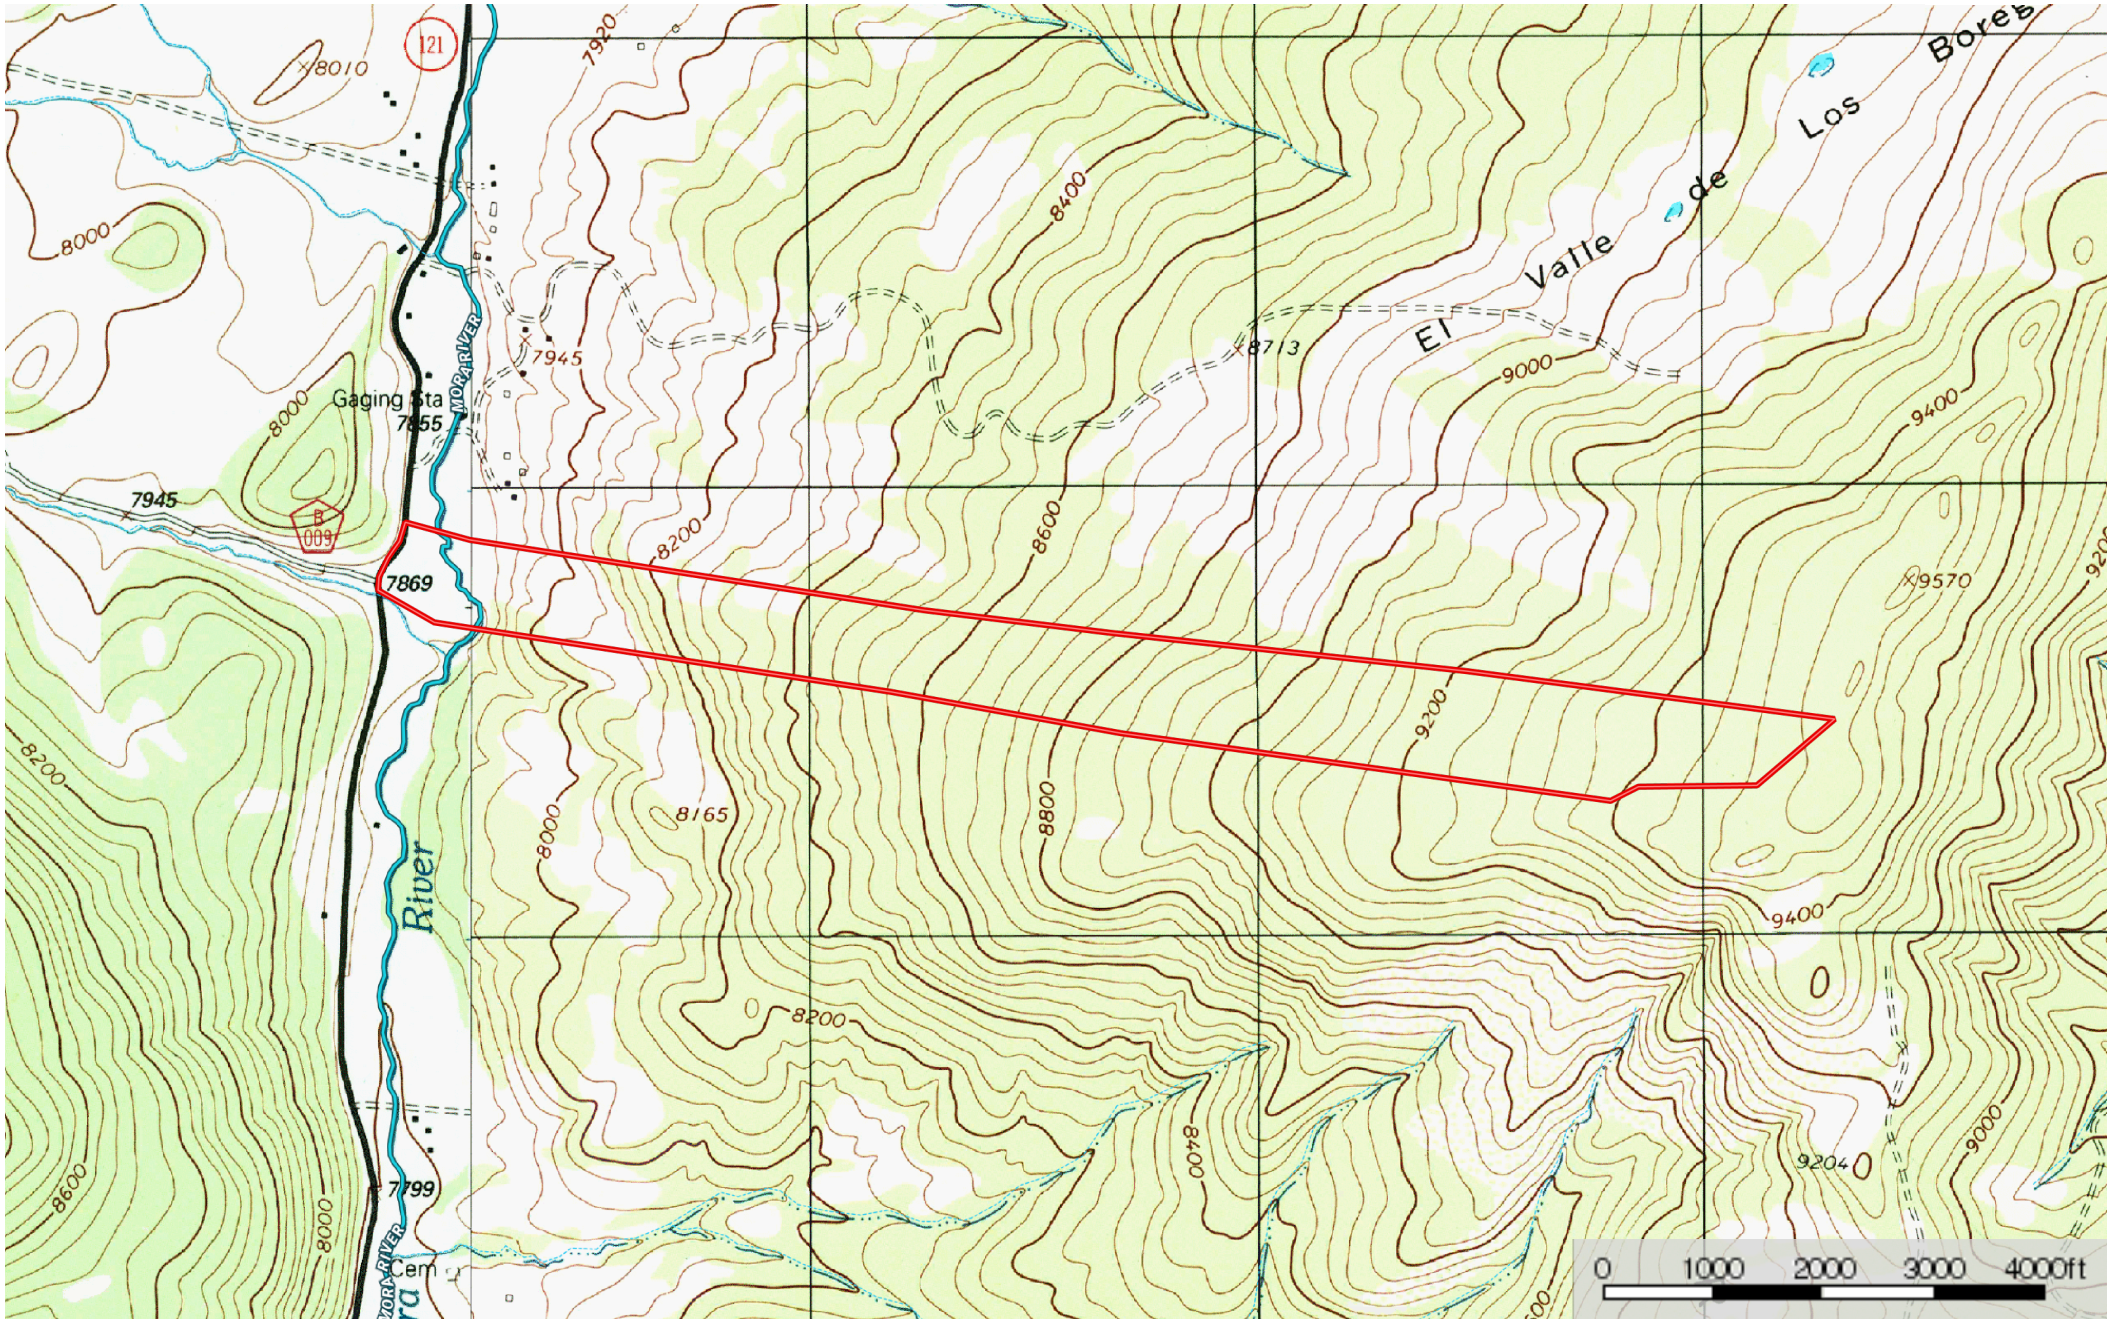

# Mora River Retreat

Mora County, New Mexico, 170 AC +/-

-  Boundary
-  Stream, Intermittent
-  River/Creek
-  Water Body