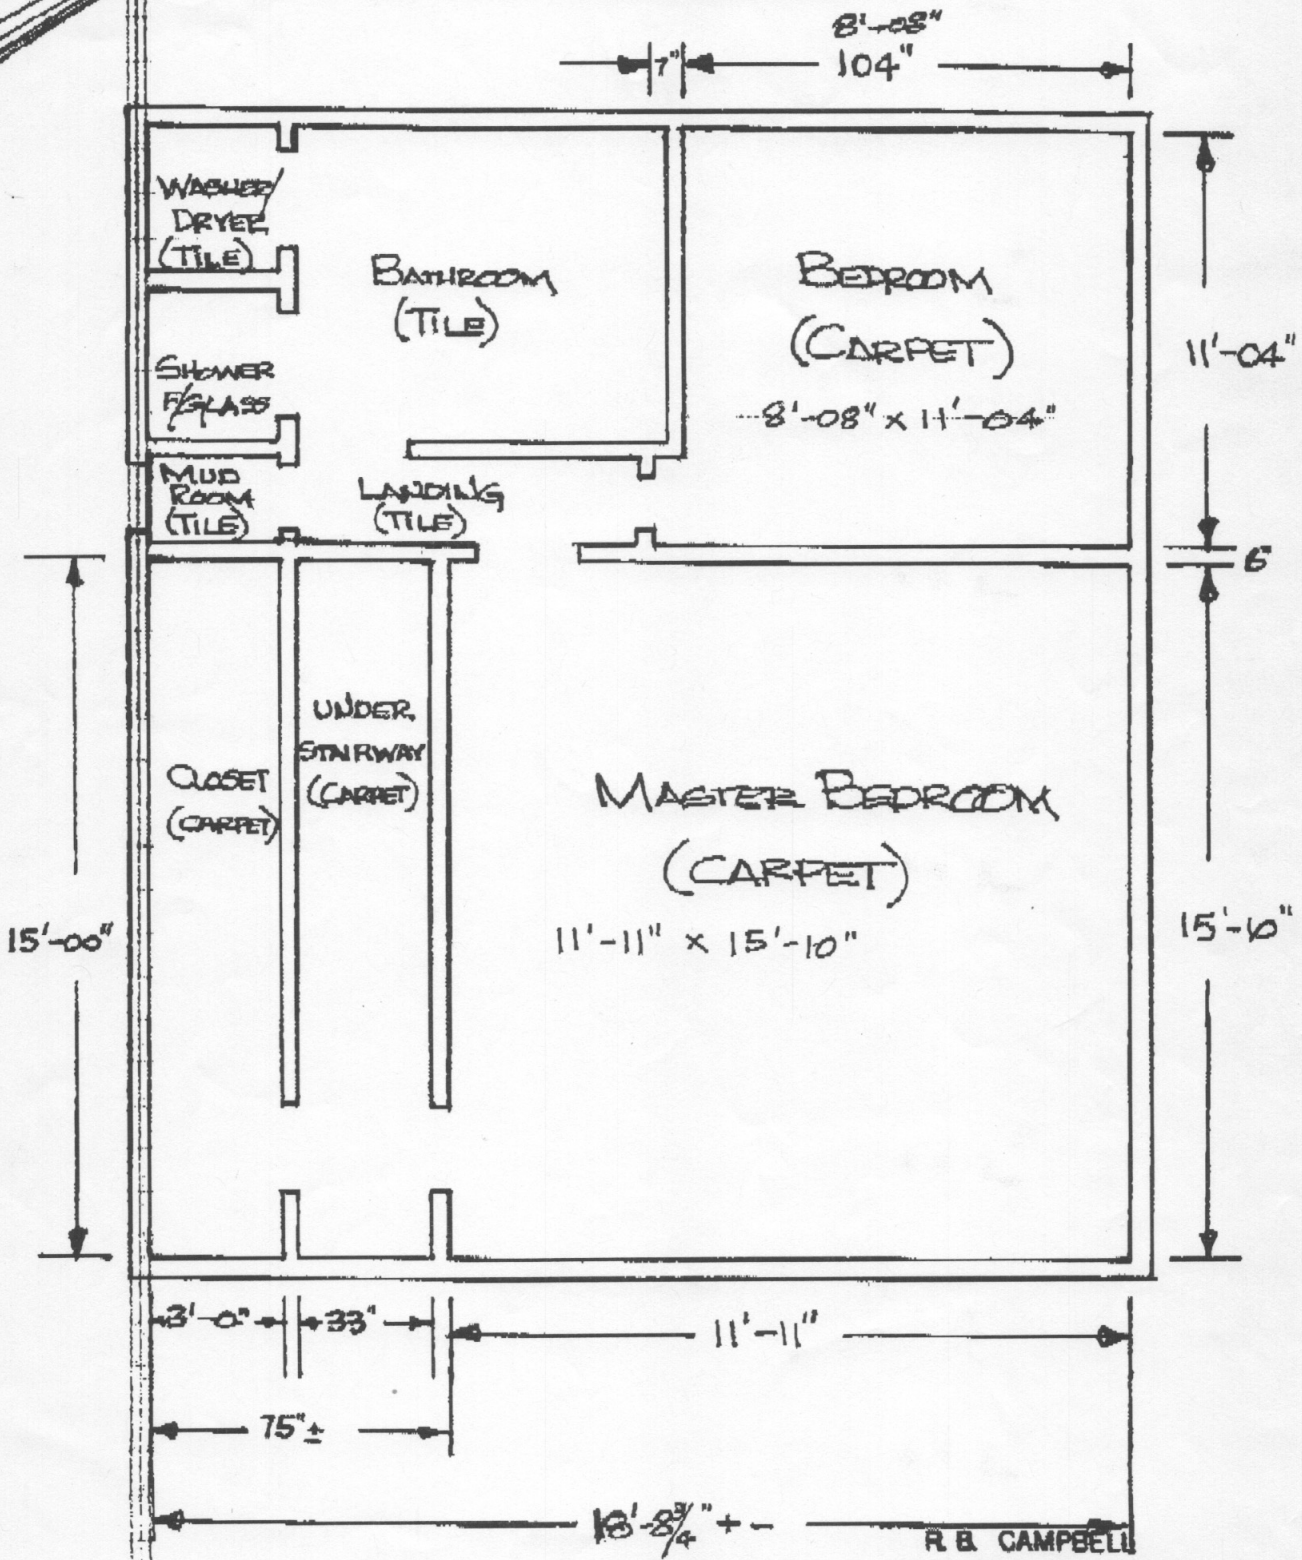

# DOWNSTAIRS

NOT TO SCALE

DOWNSTAIRS OUTSIDE  
CABIN SIZE IS:  
19.5' x 28.3' ±

R B CAMPBELL  
6408 DREYFUSS RD  
AMARILLO, TX 79108  
676-5039

SKETCH

# UPSTAIRS

NOT TO SCALE

UPSTAIRS OUTSIDE CABIN SIZE  
IS: 16.5' x 28.3' ±

KITCHEN  
(TILE)

LIVING ROOM  
(CARPET)

STAIRWAY  
LANDING  
12' x 34'  
(CARPET)

STAIRWAY TO  
DOWNSTAIRS  
12 STEPS  
7' HIGH  
10' DEEP  
(CARPET)