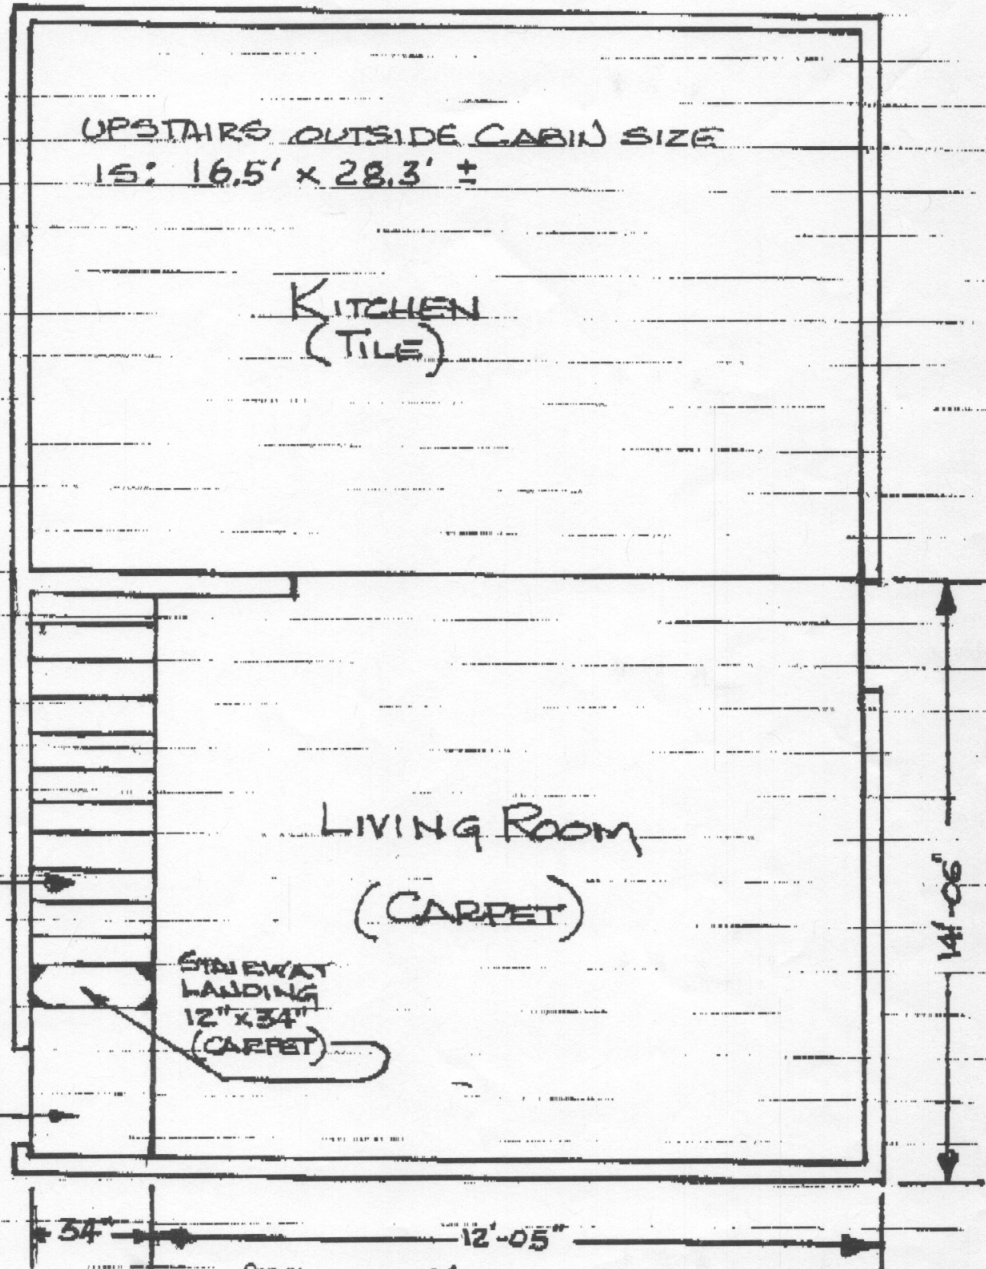

# DOWNSTAIRS

NOT TO SCALE

DOWNSTAIRS OUTSIDE  
CABIN SIZE IS:  
19.5' x 28.3' ±

R B CAMPBELL  
6408 DREYFUSS RD  
AMARILLO, TX 79108  
676-5039

SKETCH

# UPSTAIRS

NOT TO SCALE

UPSTAIRS OUTSIDE CABIN SIZE  
IS: 16.5' x 28.3' ±

KITCHEN  
(TILE)

LIVING ROOM  
(CARPET)

STAIRWAY  
LANDING  
12' x 34'  
(CARPET)

STAIRWAY TO  
DOWNSTAIRS  
12 STEPS  
7' HIGH  
10' DEEP  
(CARPET)

ENTRY  
FOYER  
(TILE)  
35' x 57'

54" 12'-05" 14'-06"

Includes 1/2 slb

1,367.83
80.00
1,427.83
109.70
<hr/>
1,537.53

1,331.83	Stair Cks
36	
<hr/>	
1367.83	6

R. B. CAMPBELL  
8406 DREYFUSS RD  
AMARILLO, TX 79108  
676-5039